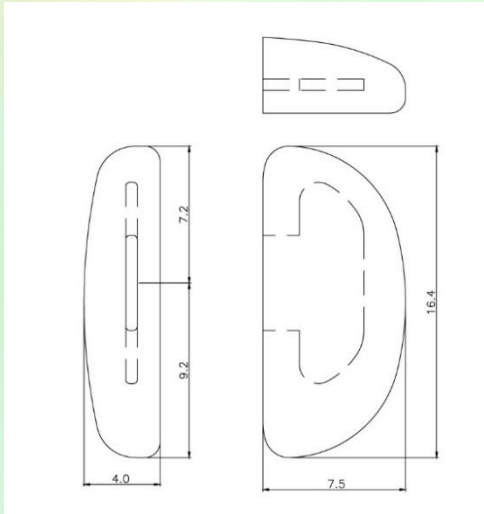

Adjustable nose pad for Acetate

Non-allergenic, non-slip silicone nose pad.

The height of the nose pad can be lowered by 2.0 mm, only by exchanging the left and right pads.

The height of the nose pad can be lowered by 2.0 mm, only by exchanging the left and right pads.

**Insertion pad arm:
MPA-07 (stainless steel)**

Nose pad: MP-07 (Silicone)

Color Variations

Feature 1: The height of the nose pad can be lowered by 2.0 mm, only by exchanging the left and right pads.

Feature 2: The direction of the pad can be adjusted.