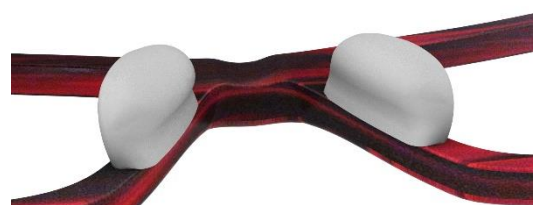

Adjustable nose pad for Acetate

Non-allergenic, non-slip silicone nose pad.

The height of the nose pad can be lowered by 2.0 mm, only by exchanging the left and right pads.

The height of the nose pad can be lowered by 2.0 mm, only by exchanging the left and right pads.

**Insertion pad arm:
MPA-07 (stainless steel)**

Nose pad: MP-07 (Silicone)

Color Variations

Feature 1: The height of the nose pad can be lowered by 2.0 mm, only by exchanging the left and right pads.

Feature 2: The direction of the pad can be adjusted.

It is more effective to make the adjustments with the nose pads removed.

Feature 3: Original design is available.

Reference design

Effect - Harder for eyelashes to touch the lens!

Original colors are available.