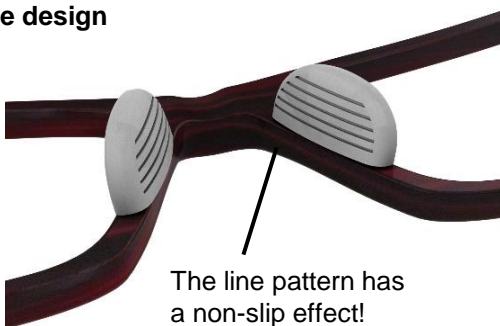

Adjustable nose pad for Acetate

Non-allergenic, non-slip silicone nose pad.

The height of the nose pad can be lowered by 2.0 mm, only by exchanging the left and right pads.

The height of the nose pad can be lowered by 2.0 mm, only by exchanging the left and right pads.

**Insertion pad arm:
MPA-07 (stainless steel)**

Nose pad: MP-07 (Silicone)

Color Variations

Feature 1: The height of the nose pad can be lowered by 2.0 mm, only by exchanging the left and right pads.

Feature 2: The direction of the pad can be adjusted.

It is more effective to make the adjustments with the nose pads removed.

Feature 3: Original design is available.

Reference design

Effect - Harder for eyelashes to touch the lens!

Original colors are available.