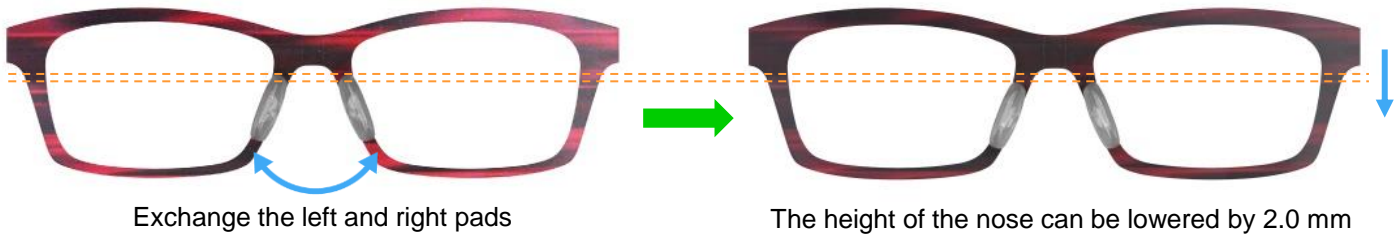

Adjustable nose pad for Acetate

Non-allergenic, non-slip silicone nose pad.

The height of the nose pad can be lowered by 2.0 mm, only by exchanging the left and right pads.

The height of the nose pad can be lowered by 2.0 mm, only by exchanging the left and right pads.

**Insertion pad arm:
MPA-07 (stainless steel)**

Nose pad: MP-07 (Silicone)

Color Variations

Feature 1: The height of the nose pad can be lowered by 2.0 mm, only by exchanging the left and right pads.

Feature 2: The direction of the pad can be adjusted.

It is more effective to make the adjustments with the nose pads removed.

Feature 3: Original design is available.

Reference design

Effect - Harder for eyelashes to touch the lens!

Original colors are available.