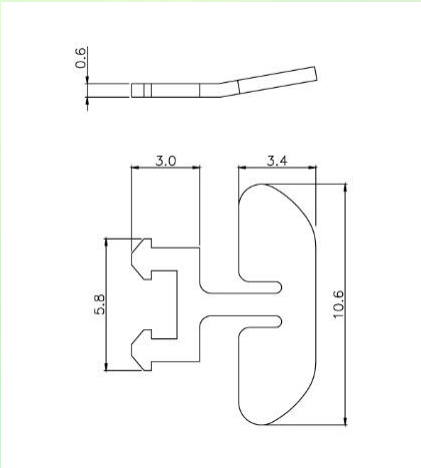

Adjustable nose pad for Acetate

Non-allergenic, non-slip silicone nose pad.

The height of the nose pad can be lowered by 2.0 mm, only by exchanging the left and right pads.

The height of the nose pad can be lowered by 2.0 mm, only by exchanging the left and right pads.

**Insertion pad arm:
MPA-07 (stainless steel)**

Nose pad: MP-07 (Silicone)

Color Variations

Feature 1: The height of the nose pad can be lowered by 2.0 mm, only by exchanging the left and right pads.

Feature 2: The direction of the pad can be adjusted.