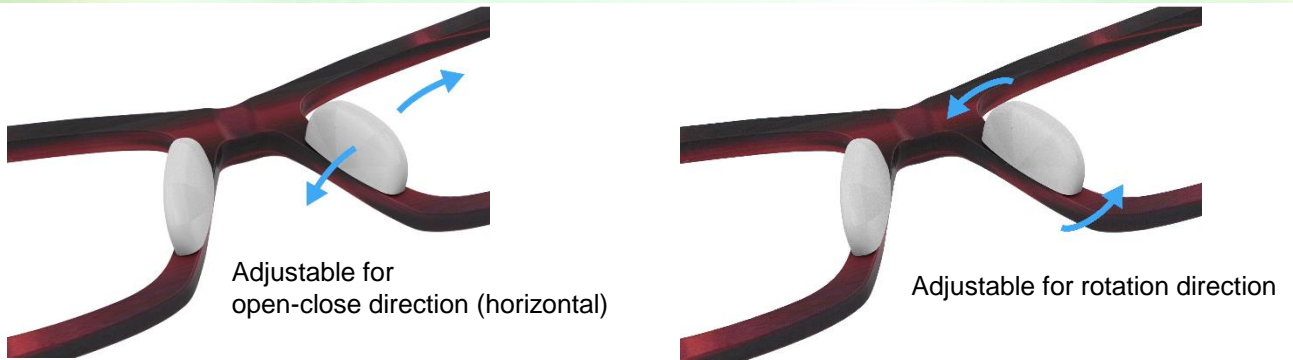

Adjustable nose pad for Acetate

Non-allergenic, non-slip silicone nose pad.

The height of the nose pad can be lowered by 2.0 mm, only by exchanging the left and right pads.

The height of the nose pad can be lowered by 2.0 mm, only by exchanging the left and right pads.

**Insertion pad arm:
MPA-07 (stainless steel)**

Nose pad: MP-07 (Silicone)

Color Variations

Feature 1: The height of the nose pad can be lowered by 2.0 mm, only by exchanging the left and right pads.

Feature 2: The direction of the pad can be adjusted.

It is more effective to make the adjustments with the nose pads removed.

Feature 3: Original design is available.

Reference design

Effect - Harder for eyelashes to touch the lens!

Original colors are available.