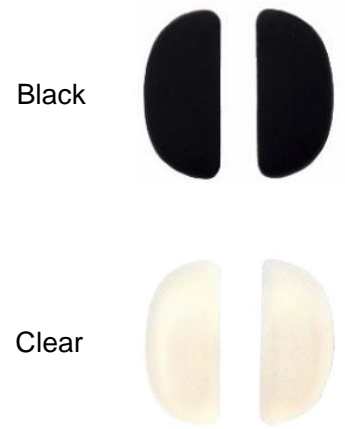

Adjustable nose pad for Acetate

Non-allergenic, non-slip silicone nose pad.

The height of the nose pad can be lowered by 2.0 mm, only by exchanging the left and right pads.

The height of the nose pad can be lowered by 2.0 mm, only by exchanging the left and right pads.

**Insertion pad arm:
MPA-07 (stainless steel)**

Nose pad: MP-07 (Silicone)

Color Variations

Feature 1: The height of the nose pad can be lowered by 2.0 mm, only by exchanging the left and right pads.

Feature 2: The direction of the pad can be adjusted.

It is more effective to make the adjustments with the nose pads removed.

Feature 3: Original design is available.

Reference design

Effect - Harder for eyelashes to touch the lens!

Original colors are available.